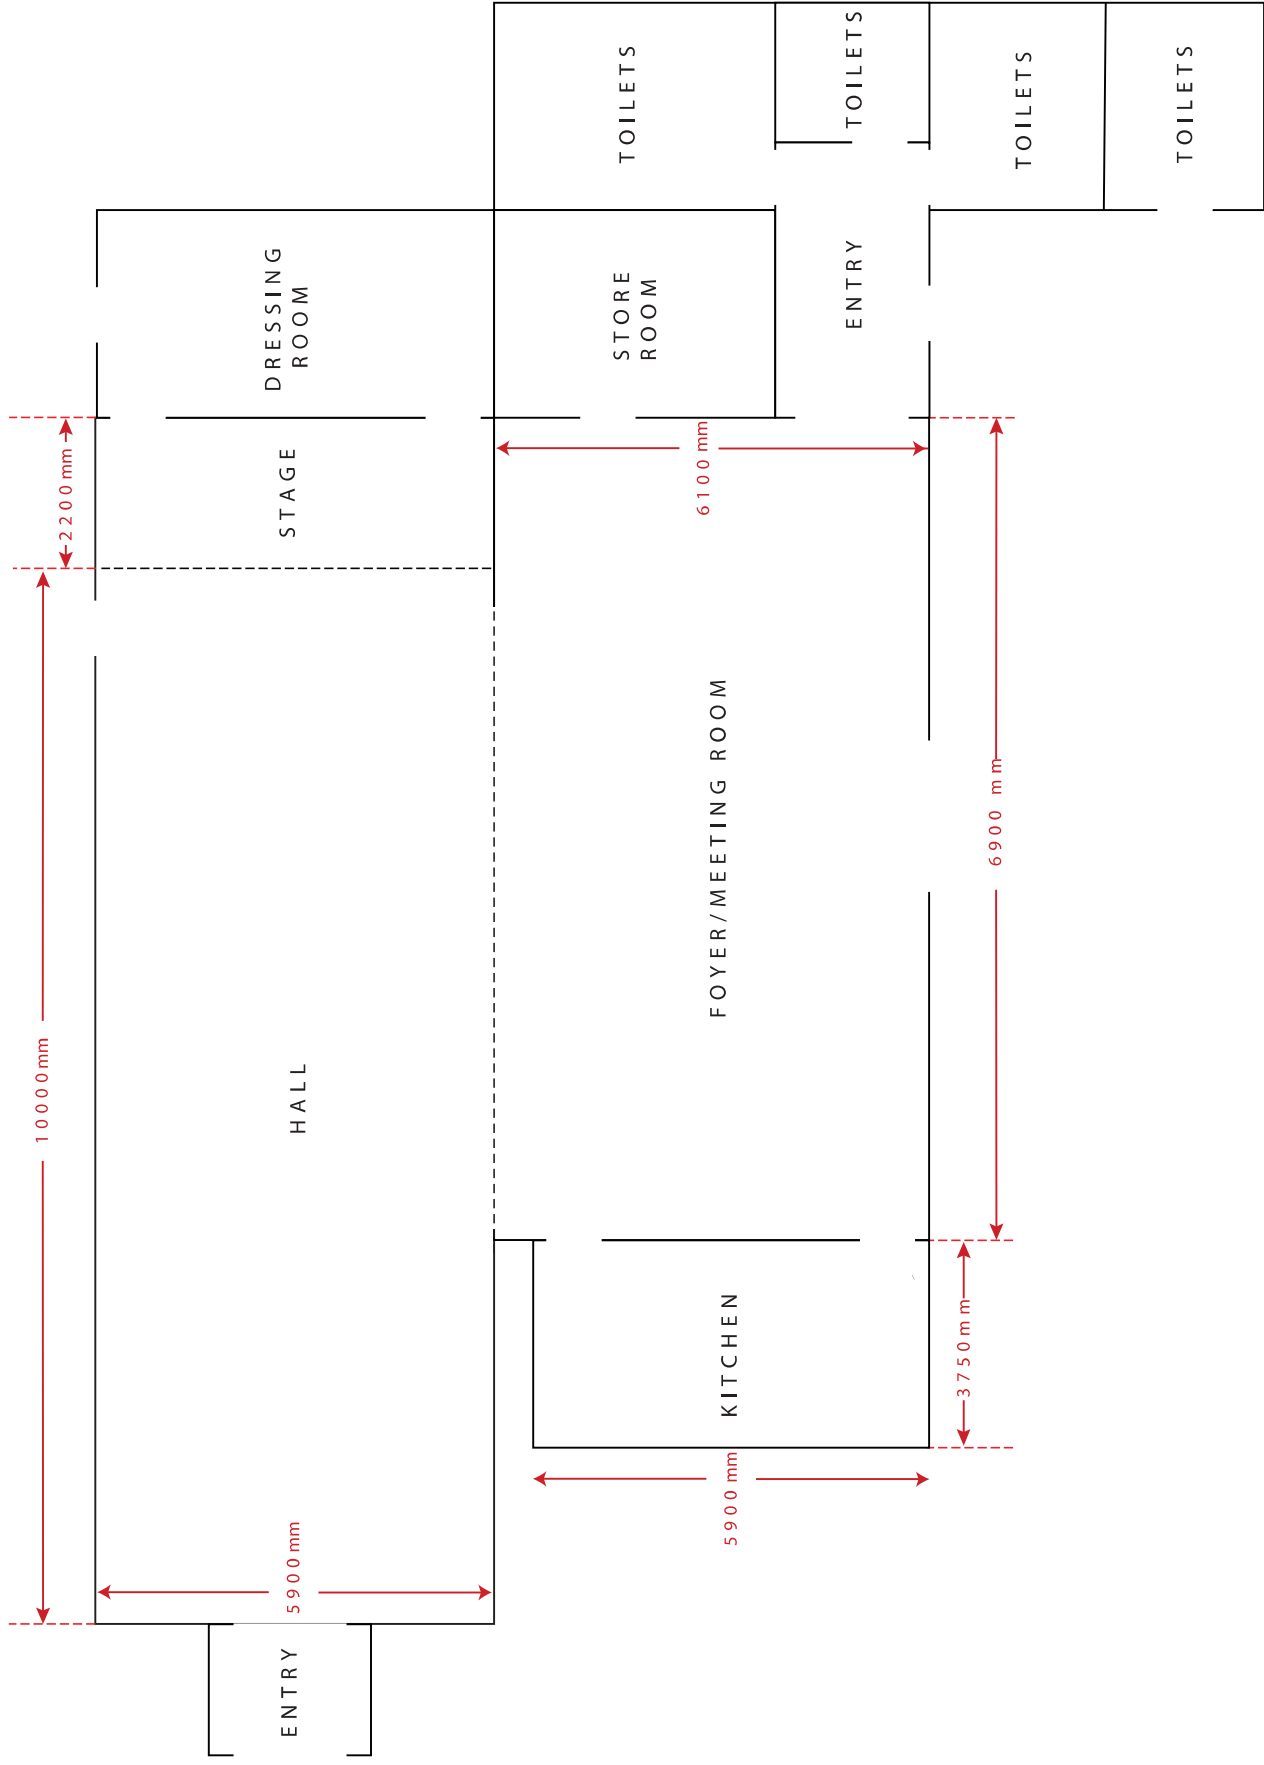

# NEWHAM MECHANICS INSTITUTE - DIMENSIONS

## PA EQUIPMENT

3x QSC 10" 2-way powered (1000w) ABS portable speakers + 2x wall mounts

SOUNDCRAFT EFX12 Mixer

DBX EQ Graphic Dual 31band 2/3 Oct Sw.  
6/12dB boost/cut;40Hz HPF BaI XLR/TRS In&Out;2RU

2x SHURE SM58 Microphones

## LIGHTS

6X 8W Quad coloured LED Par fixture RGBW

Stage CL 12 LED control desk